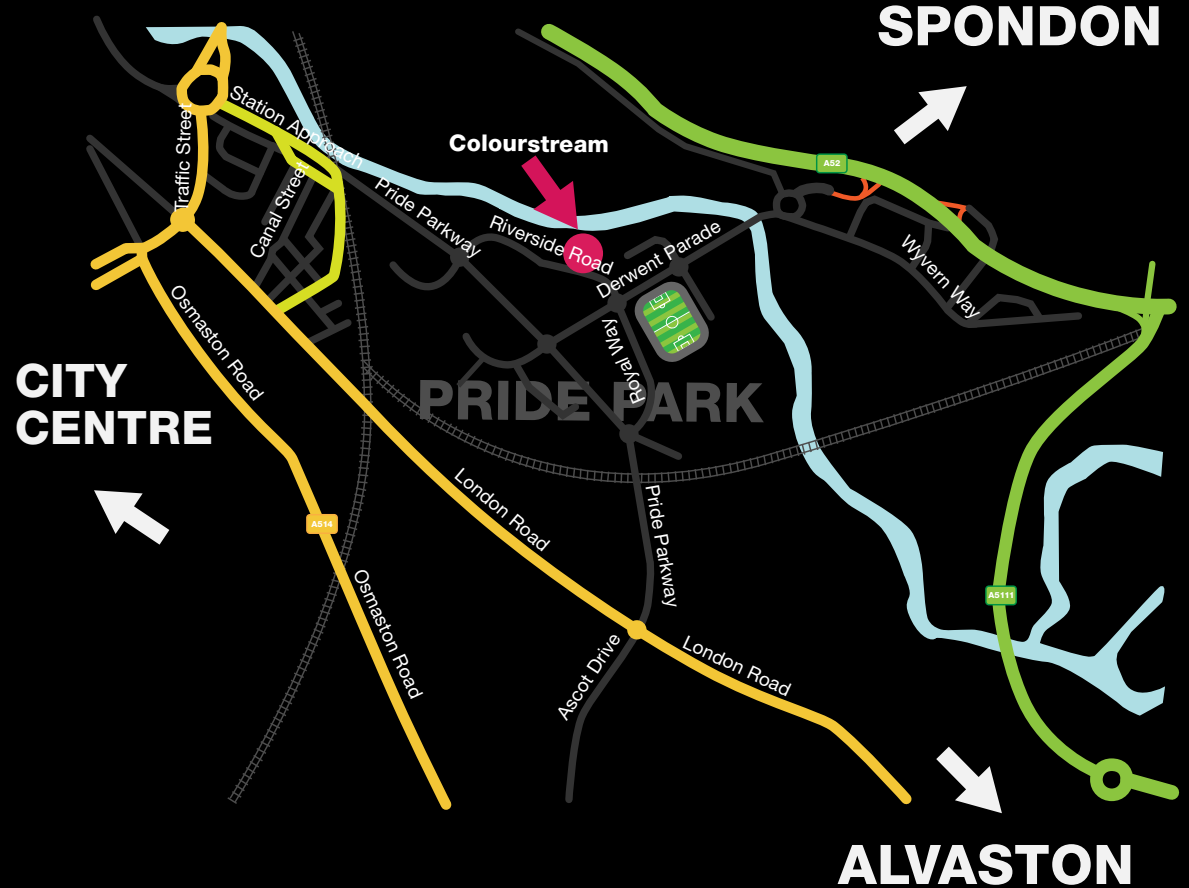

FROM THE NORTH

M1 leave at junction 28 heading south on the A38 to Derby, Follow signs for Pride Park Stadium. Colourstream located off Island 2 on Riverside Road.

FROM THE SOUTH

M1 leave at junction 25 & take the A52 to Derby, follow signs for Pride Park Stadium. Colourstream located off Island 2 on Riverside Road.

SOUTH WEST

From the M5 join the M42/A42 until you reach the M1 junction 24. Follow A50 towards Derby City Centre, follow signs for Pride Park Stadium. Colourstream located off Island 2 on Riverside Road.

NORTH WEST

Leave the M6 at junction 16, from Stoke-On-Trent take the A50 Stoke to Derby link road. Join the A38 to Derby ring road, follow signs for Pride Park Stadium. Colourstream located off Island 2 on Riverside Road.

COLOURSTREAM

Colourstream | Riverside Road | Pride Park | Derby | DE248JN | T :01332 224860